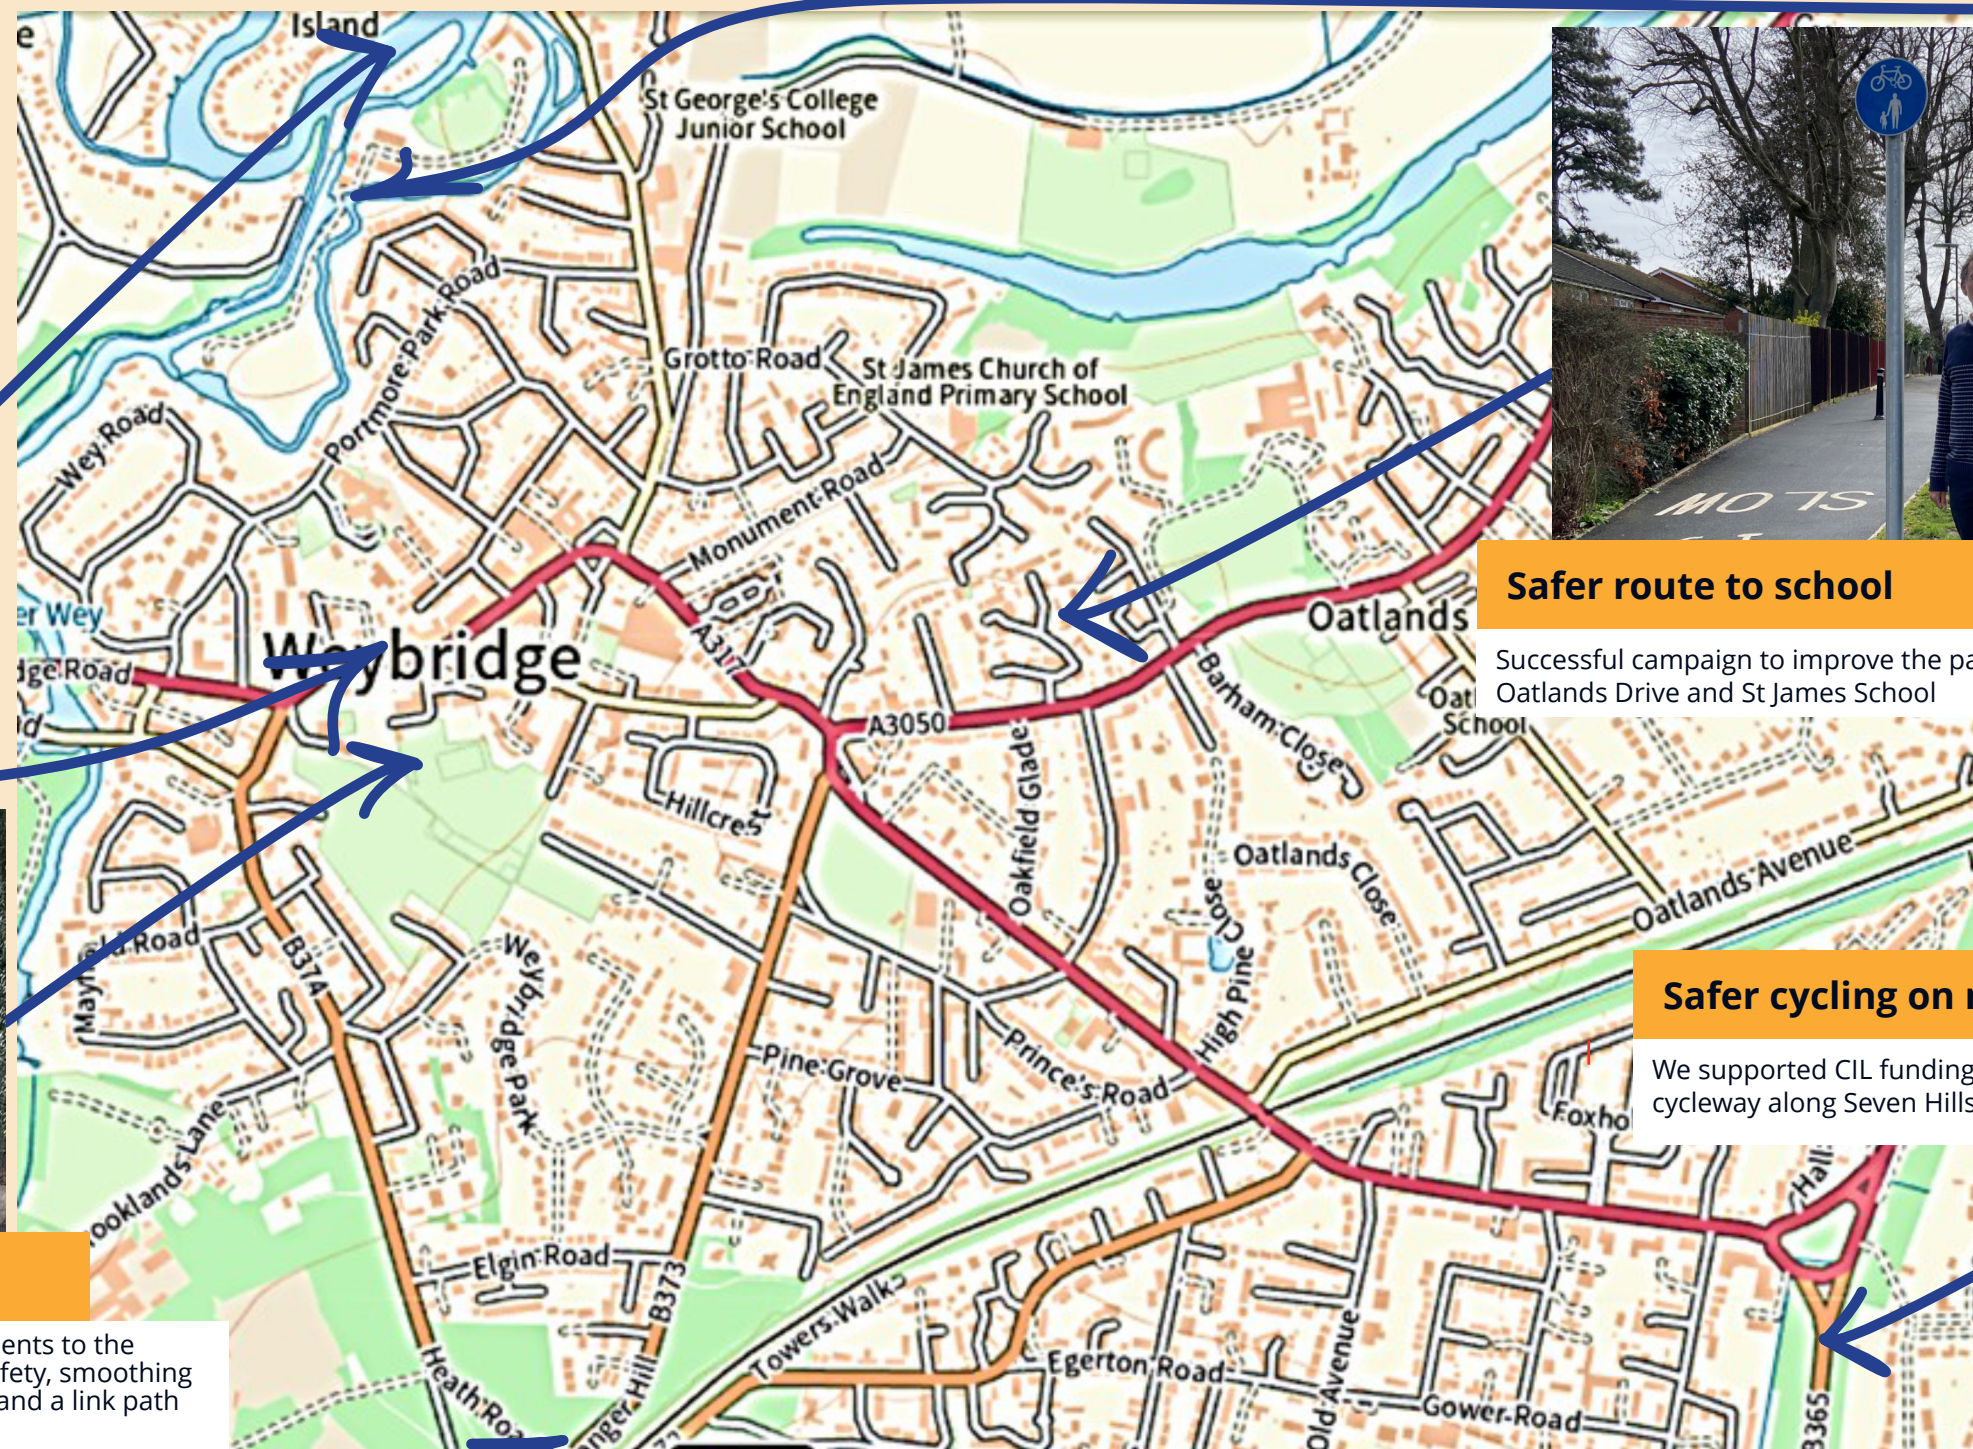

Campaign for clean rivers

We continue to pursue the Environment Agency to meet their obligation in relation to sewage discharge.

Safer route to school

Successful campaign to improve the path between Oatlands Drive and St James School

Improved water safety measures

LibDem councillors have championed improved water safety. Elmbridge is leading the way in Surrey with its 'Respect the Water: Drowning Prevention Plan'

Promoting recycling