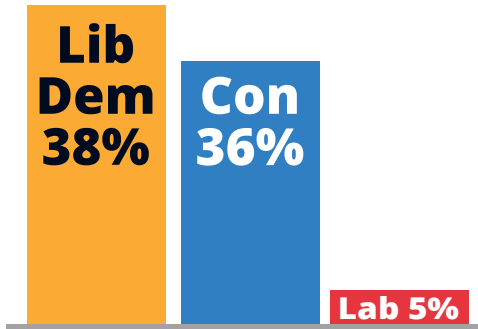

- we make ourselves available
- we listen
- we act on your behalf

LibDems win here!

Across Elmbridge last May, more people voted for the Lib Dems than the Conservatives.

ASHLEY TILLING & THE LIB DEM TEAM: